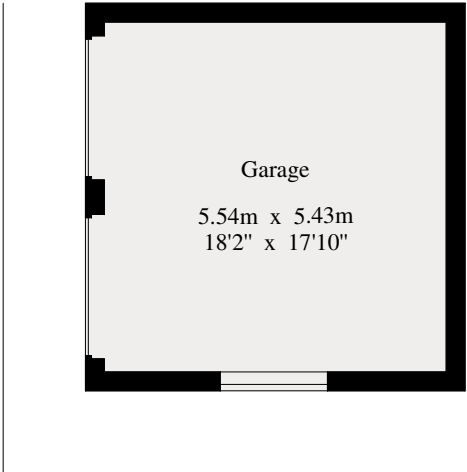

Meadow View

House - Gross Internal Area : 224.3 sq.m (2414 sq.ft.)
 Garage - Gross Internal Area : 31.1 sq.m (334 sq.ft.)

© 14/06/12 Trueplan (UK) Ltd. 01892 614 881

This plan is for guidance only and must not be relied upon as a statement of fact. Attention is drawn to the Important Notice on the last page of the text of the Particulars.