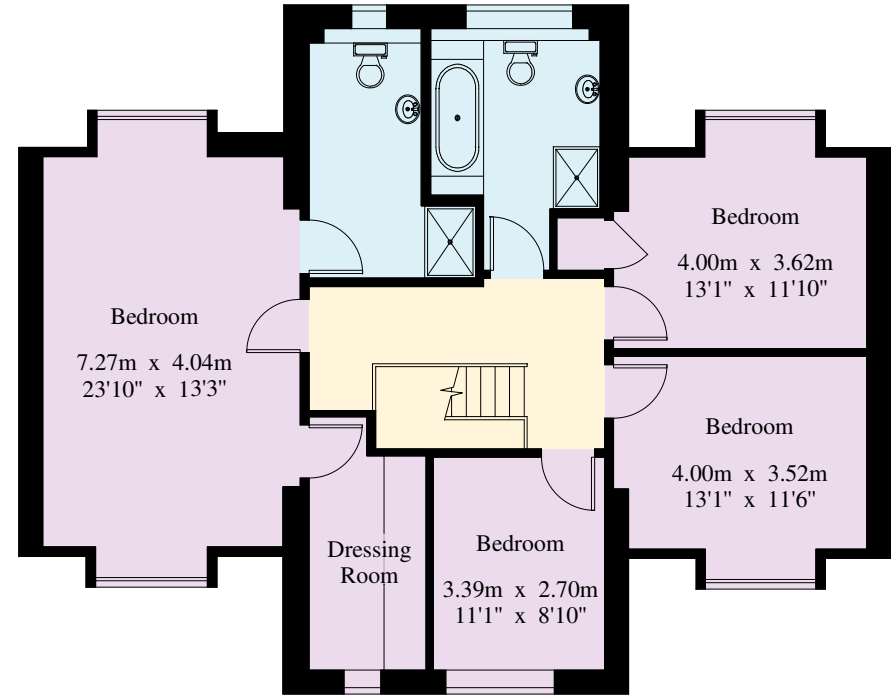

Meadow View

House - Gross Internal Area : 224.3 sq.m (2414 sq.ft.)
 Garage - Gross Internal Area : 31.1 sq.m (334 sq.ft.)

© 14/06/12 Trueplan (UK) Ltd. 01892 614 881

This plan is for guidance only and must not be relied upon as a statement of fact. Attention is drawn to the Important Notice on the last page of the text of the Particulars.