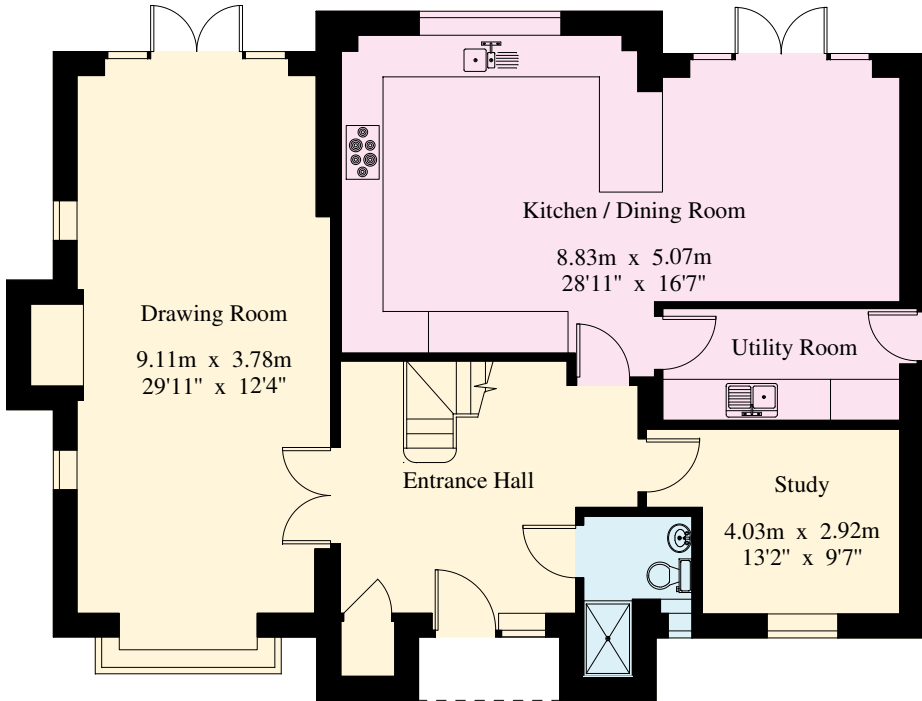

Meadow View

House - Gross Internal Area : 224.3 sq.m (2414 sq.ft.)
 Garage - Gross Internal Area : 31.1 sq.m (334 sq.ft.)

© 14/06/12 Trueplan (UK) Ltd. 01892 614 881

This plan is for guidance only and must not be relied upon as a statement of fact. Attention is drawn to the Important Notice on the last page of the text of the Particulars.